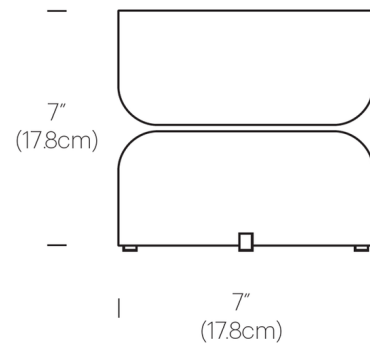

CLICK TO VIEW PRODUCT

Notes: