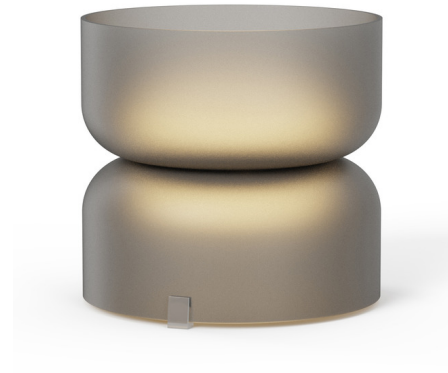

Lightology

lightology.com
866-954-4489
04-22-26

Project: _____

Company: _____

Location: _____ Fixture Type: _____

SPEC #: **PBL1407220**

Approved On: _____ Approved By: _____

Totem Mini Table Lamp

By Pablo

Description

The Totem Mini Table Lamp features a sleek silhouette with elegant details, perfect for complementing a wide variety of styles. Ideal for intimate spaces, like a reading nook or bedside table. Rotary dimmer located on the fabric cord. 2700K-2200K Warm Dim color temperature range.

Specifications

COLOR Etched Smoke
BODY FINISH White
WATTAGE 18W
DIMMER Dimmable
DIMENSIONS 7"W x 7"H
INTEGRATED LED MODULE 1 x LED/18W/120V LED

Technical Information

PRODUCT DIMENSIONS Cable: 6ft
LAMP LIFE 50000 hours
COLOR RENDERING 90 CRI
LAMP COLOR 2700K Warm Dim
LUMENS/WATT 100.00
LUMINOUS FLUX 1800 lumens

Shown in white / etched smoke

CLICK TO VIEW PRODUCT

Notes: