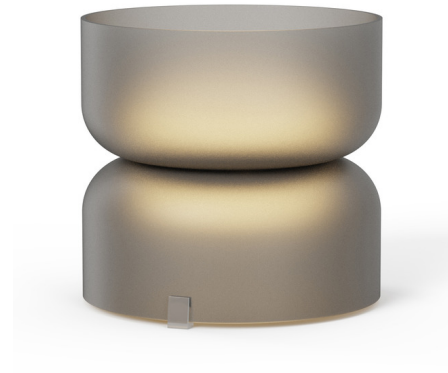

Lightology

lightology.com
866-954-4489
07-09-26

Project: _____

Company: _____

Location: _____ Fixture Type: _____

SPEC #: **PBL1407220**

Approved On: _____ Approved By: _____

Totem Mini Table Lamp

By Pablo

Description

The Totem Mini Table Lamp features a sleek silhouette with elegant details, perfect for complementing a wide variety of styles. Ideal for intimate spaces, like a reading nook or bedside table. Rotary dimmer located on the fabric cord. 2700K-2200K Warm Dim color temperature range.

Specifications

COLOR	Etched Smoke
BODY FINISH	White
WATTAGE	18W
DIMMER	Dimmable
DIMENSIONS	7"W x 7"H
INTEGRATED LED MODULE	1 x LED/18W/120V LED

Technical Information

PRODUCT DIMENSIONS	Cable: 6ft
LAMP LIFE	50000 hours
COLOR RENDERING	90 CRI
LAMP COLOR	2700K Warm Dim
LUMENS/WATT	100.00
LUMINOUS FLUX	1800 lumens

Shown in white / etched smoke

CLICK TO VIEW PRODUCT

Notes: