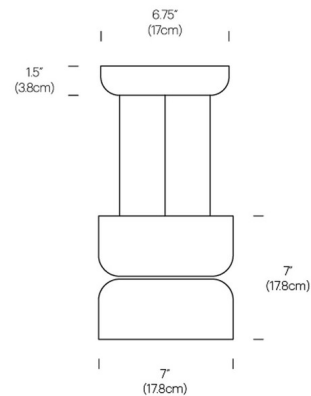

CLICK TO VIEW PRODUCT

Notes: