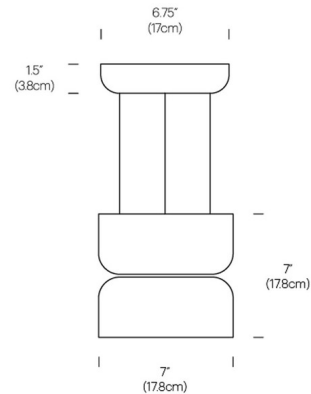

CLICK TO VIEW PRODUCT

Notes: