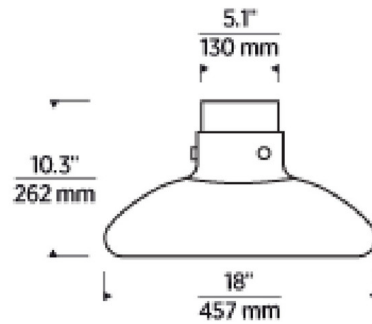

CLICK TO VIEW PRODUCT

Notes: