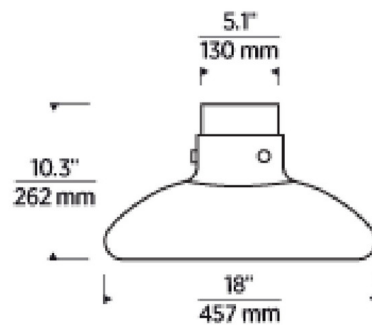

CLICK TO VIEW PRODUCT

Notes: