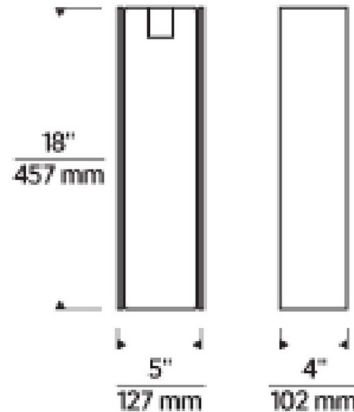

Description

The Maybeck Outdoor Wall Sconce brings an industrial vibe to your exterior space. The solid, geometric frame has a centerpiece of hand poured textured glass that casts warm shadows of light across your area. Warm Dim 3000K-1800K. Dimmable with Triac (Standard), Low Voltage Electronic, or 0-10V dimmers, not included.

Shown in hand rubbed antique brass / clear

Specifications

COLOR	Clear
BODY FINISH	Hand Rubbed Antique Brass
WATTAGE	9.2W
DIMMER	Standard 120V
DIMENSIONS	4"W x 18"H x 5"D
INTEGRATED LED MODULE	1 x LED/9.2W/120-277V LED
COUNTRY OF ORIGIN	China

Technical Information

COLOR RENDERING	90 CRI
LAMP COLOR	Warm Dim
LUMENS/WATT	138.04
LUMINOUS FLUX	1270 lumens

CLICK TO VIEW PRODUCT

Notes: