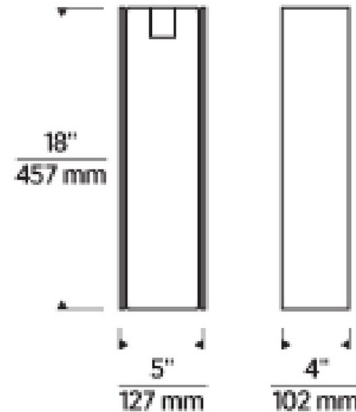

Description

The Maybeck Outdoor Wall Sconce brings an industrial vibe to your exterior space. The solid, geometric frame has a centerpiece of hand poured textured glass that casts warm shadows of light across your area. Warm Dim 3000K-1800K. Dimmable with Triac (Standard), Low Voltage Electronic, or 0-10V dimmers, not included.

Shown in hand rubbed antique brass / clear

Specifications

COLOR Clear
BODY FINISH Hand Rubbed Antique Brass
WATTAGE 9.2W
DIMMER Standard 120V
DIMENSIONS 4"W x 18"H x 5"D
INTEGRATED LED MODULE 1 x LED/9.2W/120-277V LED
COUNTRY OF ORIGIN China

Technical Information

COLOR RENDERING 90 CRI
LAMP COLOR Warm Dim
LUMENS/WATT 138.04
LUMINOUS FLUX 1270 lumens

CLICK TO VIEW PRODUCT

Notes: