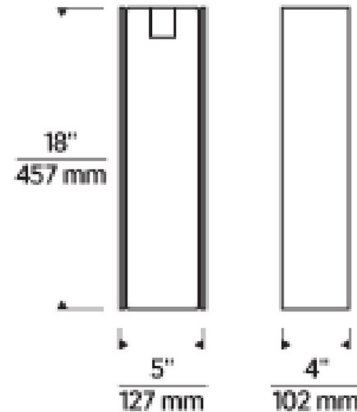

Description

The Maybeck Outdoor Wall Sconce brings an industrial vibe to your exterior space. The solid, geometric frame has a centerpiece of hand poured textured glass that casts warm shadows of light across your area. Warm Dim 3000K-1800K. Dimmable with Triac (Standard), Low Voltage Electronic, or 0-10V dimmers, not included.

Shown in hand rubbed antique brass / clear

Specifications

COLOR Clear
BODY FINISH Hand Rubbed Antique Brass
WATTAGE 9.2W
DIMMER Standard 120V
DIMENSIONS 4"W x 18"H x 5"D
INTEGRATED LED MODULE 1 x LED/9.2W/120-277V LED
COUNTRY OF ORIGIN China

Technical Information

COLOR RENDERING 90 CRI
LAMP COLOR Warm Dim
LUMENS/WATT 138.04
LUMINOUS FLUX 1270 lumens

CLICK TO VIEW PRODUCT

Notes: