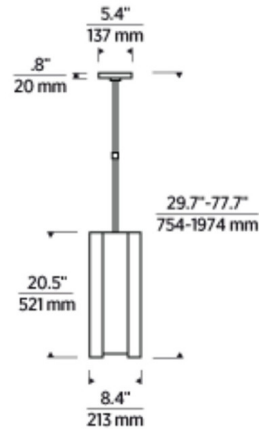

Specifications

COLOR Clear
BODY FINISH Hand Rubbed Antique Brass
WATTAGE 9.2W
DIMMER Standard 120V
DIMENSIONS 8.4"W x 20.5"H
INTEGRATED LED MODULE 1 x LED/9.2W/120V LED
COUNTRY OF ORIGIN China

Technical Information

PRODUCT DIMENSIONS Min/Max Adjustable Height: 29.7" - 77.7"
COLOR RENDERING 90 CRI
LAMP COLOR Warm Dim
LUMENS/WATT 30.33
LUMINOUS FLUX 279 lumens

Shown in hand rubbed antique brass / clear

CLICK TO VIEW PRODUCT