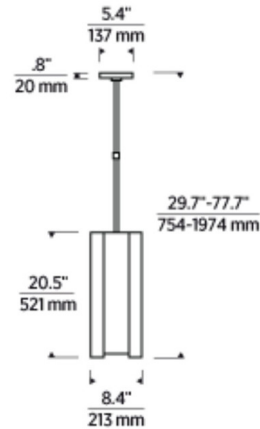

Specifications

COLOR	Clear
BODY FINISH	Hand Rubbed Antique Brass
WATTAGE	9.2W
DIMMER	Standard 120V
DIMENSIONS	8.4"W x 20.5"H
INTEGRATED LED MODULE	1 x LED/9.2W/120V LED
COUNTRY OF ORIGIN	China

Technical Information

PRODUCT DIMENSIONS	Min/Max Adjustable Height: 29.7" - 77.7"
COLOR RENDERING	.90 CRI
LAMP COLOR	Warm Dim
LUMENS/WATT	30.33
LUMINOUS FLUX	279 lumens

Shown in hand rubbed antique brass / clear

CLICK TO VIEW PRODUCT