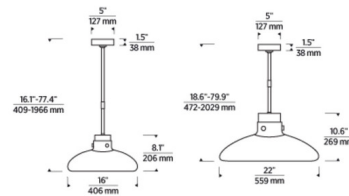

CLICK TO VIEW PRODUCT

Notes: