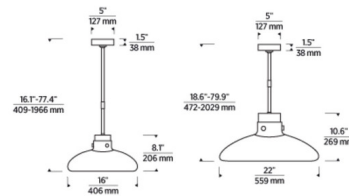

Specifications

COLOR Smoke
 BODY FINISH Hand Rubbed Antique Brass
 WATTAGE 18.5W
 DIMMER Standard 120V
 DIMENSIONS 16"W x 8.1"H
 INTEGRATED LED MODULE 1 x LED/18.5W/120-277V LED
 COUNTRY OF ORIGIN China

Technical Information

PRODUCT DIMENSIONS Min/Max Adjustable Height: 16.1" - 77.4"
 COLOR RENDERING 90 CRI
 LAMP COLOR Warm Dim
 LUMENS/WATT 35.51
 LUMINOUS FLUX 657 lumens

Shown in hand rubbed antique brass / smoke