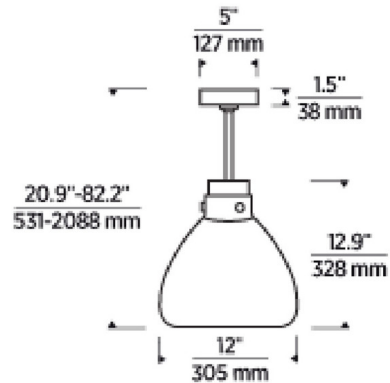

Specifications

COLOR	Clear
BODY FINISH	Hand Rubbed Antique Brass
WATTAGE	15.2W
DIMMER	Standard 120V
DIMENSIONS	12"W x 12.9"H
INTEGRATED LED MODULE	1 x LED/15.2W/120-277V LED
COUNTRY OF ORIGIN	China

Technical Information

PRODUCT DIMENSIONS	Min/Max Adjustable Height: 20.9" - 82.2"
COLOR RENDERING	90 CRI
LAMP COLOR	Warm Dim
LUMENS/WATT	31.32
LUMINOUS FLUX	476 lumens

Shown in hand rubbed antique brass / clear

CLICK TO VIEW PRODUCT