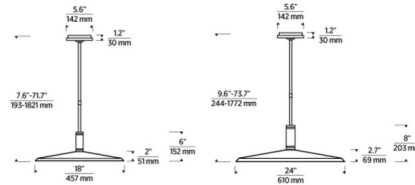

Specifications

COLOR	N/A
BODY FINISH	Hand Rubbed Antique Brass
WATTAGE	18.6W
DIMMER	Standard 120V
DIMENSIONS	18"W x 6"H
INTEGRATED LED MODULE	1 x LED/18.6W/120-277V LED
COUNTRY OF ORIGIN	China

Technical Information

PRODUCT DIMENSIONS	Downrods: Two 6" and Four 12" Included
COLOR RENDERING	90 CRI
LAMP COLOR	Warm Dim
LUMENS/WATT	46.99
LUMINOUS FLUX	874 lumens

Shown in hand rubbed antique brass

CLICK TO VIEW PRODUCT

Notes: