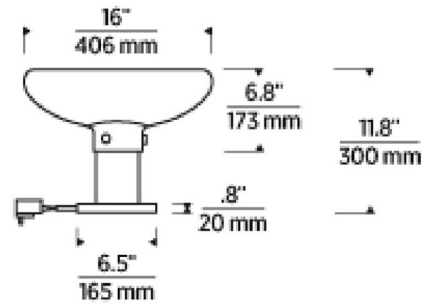

By Visual Comfort Modern

Description

The Morgan Warm Dim Table Lamp brings a midcentury modern vibe to your interior space. The smooth body, holding the light source is complemented by thick Italian glass, with a sandblasted top edge, that casts intriguing shadows of light across your room. The 3-step touch dimmer is located on the body. Warm Dim 3000K-1800K. Dimmable with Triac (Standard), Low Voltage Electronic, or 0-10V dimmers, not included.

Shown in burnished bronze / smoke

Specifications

COLOR	Smoke
BODY FINISH	Burnished Bronze
WATTAGE	14W
DIMMER	Included
DIMENSIONS	16"W x 11.8"H
INTEGRATED LED MODULE	1 x LED/14W/120V LED
COUNTRY OF ORIGIN	China

Technical Information

PRODUCT DIMENSIONS	Cord: 72"
COLOR RENDERING	.90 CRI
LAMP COLOR	Warm Dim
LUMENS/WATT	18.64
LUMINOUS FLUX	261 lumens

CLICK TO VIEW PRODUCT

Notes: