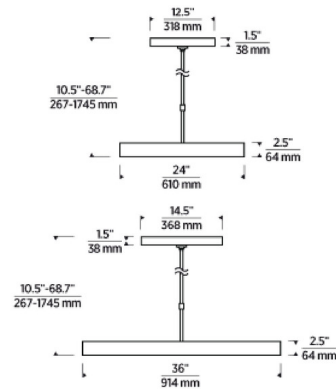

CLICK TO VIEW PRODUCT

Notes: