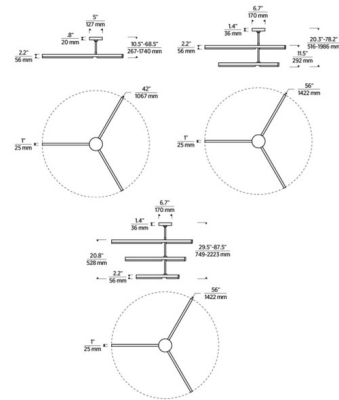

Description

The Linea Chandelier brings a simplistic elegance to your interior space. Thin metal channels hug solid Alabaster shades with integrated LED lights, resulting in a stunning glow of light across your room. Sloped ceiling compatible to 22 degrees. Dimmable with Triac (Standard), Low Voltage Electronic, or 0-10V dimmers, not included. Alabaster is a natural stone, variations in color and texture are expected. Made of natural brass. It is a living finish that will patina and warm with age which adds richness. If it gets an uneven patina or spots, a brass cleaner can restore the finish.

Specifications

COLOR	Alabaster
BODY FINISH	Hand Rubbed Antique Brass
WATTAGE	25.5W
DIMMER	Standard 120V
DIMENSIONS	42"L x 1"W x 2.2"H
INTEGRATED LED MODULE	3 x LED/8.5W/120-277V LED
COUNTRY OF ORIGIN	China

Technical Information

PRODUCT DIMENSIONS	Min/Max Adjustable Height: 10.5" - 68.5"
COLOR RENDERING	90 CRI
LAMP COLOR	2700K
LUMENS/WATT	76.82
LUMINOUS FLUX	653 lumens

Shown in hand rubbed antique brass / alabaster