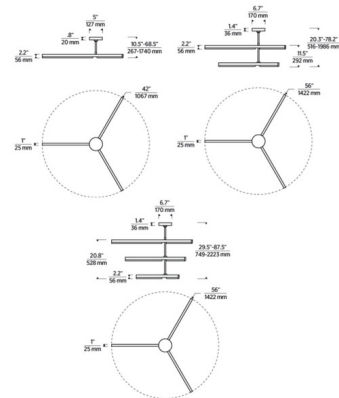

Description

The Linea Chandelier brings a simplistic elegance to your interior space. Thin metal channels hug solid Alabaster shades with integrated LED lights, resulting in a stunning glow of light across your room. Sloped ceiling compatible to 22 degrees. Dimmable with Triac (Standard), Low Voltage Electronic, or 0-10V dimmers, not included. Alabaster is a natural stone, variations in color and texture are expected. Made of natural brass. It is a living finish that will patina and warm with age which adds richness. If it gets an uneven patina or spots, a brass cleaner can restore the finish.

Specifications

COLOR Alabaster
 BODY FINISH Hand Rubbed Antique Brass
 WATTAGE 25.5W
 DIMMER Standard 120V
 DIMENSIONS 42"L x 1"W x 2.2"H
 INTEGRATED LED MODULE 3 x LED/8.5W/120-277V LED
 COUNTRY OF ORIGIN China

Technical Information

PRODUCT DIMENSIONS Min/Max Adjustable Height: 10.5" - 68.5"
 COLOR RENDERING 90 CRI
 LAMP COLOR 2700K
 LUMENS/WATT 76.82
 LUMINOUS FLUX 653 lumens

Shown in hand rubbed antique brass / alabaster