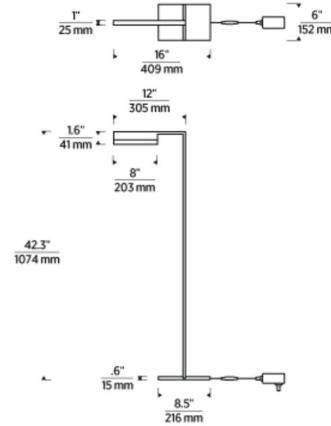

Shown in bronze / alabaster

CLICK TO VIEW PRODUCT

Notes: