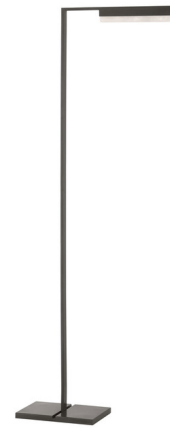

Lightology

lightology.com
866-954-4489
04-25-26

Project: _____
 Company: _____
 Location: _____ Fixture Type: _____
 SPEC #: **TLG1407308**
 Approved On: _____ Approved By: _____

Linea Floor Lamp

By Visual Comfort Modern

Description

The Linea Floor Lamp brings a simplistic elegance to your interior space. A thin metal channel hugs a solid Alabaster shade with integrated LED lights, resulting in a stunning glow of light across your room. Three step touch dimmer is located on the top of the head. Alabaster is a natural stone, variations in color and texture are expected. Made of natural brass. It is a living finish that will patina and warm with age which adds richness. If it gets an uneven patina or spots, a brass cleaner can restore the finish.

Specifications

COLOR	Alabaster
BODY FINISH	Bronze
WATTAGE	8.5W
DIMMER	Included
DIMENSIONS	16"W x 42.3"H x 6"D
INTEGRATED LED MODULE	1 x LED/8.5W/120V LED
COUNTRY OF ORIGIN	China

Technical Information

PRODUCT DIMENSIONS	Cord: 96"
COLOR RENDERING	.90 CRI
LAMP COLOR	2700K
LUMENS/WATT	32.35
LUMINOUS FLUX	275 lumens

Shown in bronze / alabaster

CLICK TO VIEW PRODUCT

Notes: