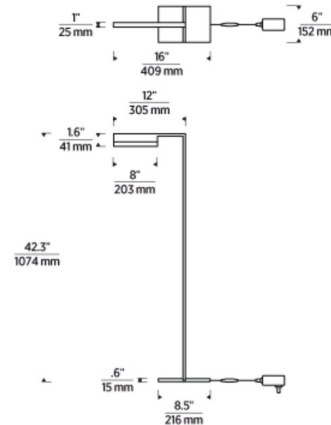

Shown in bronze / alabaster

CLICK TO VIEW PRODUCT

Notes: