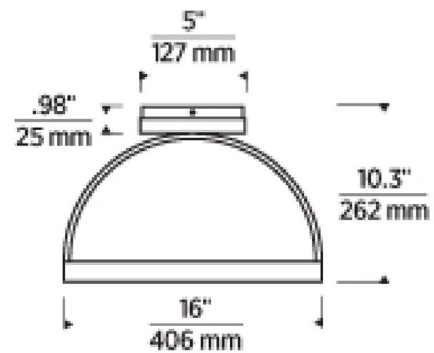

By Visual Comfort Modern

Description

The Cerne Semi Flush Ceiling Light brings a clean minimalism to your interior space. The pure circle frame holds an acrylic panel that casts warm shadows of light both up and down in your room. Dimmable with most LED compatible ELV, TRIAC and 0-10V dimmers, not included.

Shown in dark bronze / white acrylic

Specifications

COLOR	White Acrylic
BODY FINISH	Dark Bronze
WATTAGE	19W
DIMMER	Low Voltage Electronic
DIMENSIONS	16"W x 10.3"H
INTEGRATED LED MODULE	1 x LED/19W/120V LED
COUNTRY OF ORIGIN	China