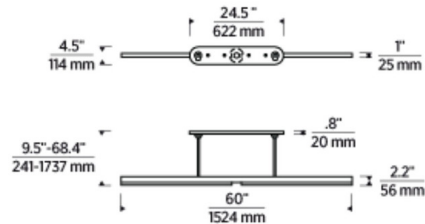

### Specifications

COLOR	Alabaster
BODY FINISH	Antique Nickel
WATTAGE	24W
DIMMER	Standard 120V
DIMENSIONS	60"L x 1"W x 2.2"H
INTEGRATED LED MODULE	1 x LED/24W/120-277V LED
COUNTRY OF ORIGIN	China

### Technical Information

PRODUCT DIMENSIONS	Min/Max Adjustable Height: 9.5" - 68.4"
COLOR RENDERING	90 CRI
LAMP COLOR	2700K
LUMENS/WATT	33.71
LUMINOUS FLUX	809 lumens

Shown in antique nickel / alabaster