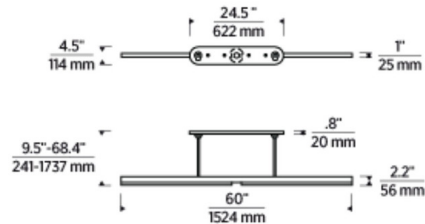

Specifications

COLOR	Alabaster
BODY FINISH	Antique Nickel
WATTAGE	24W
DIMMER	Standard 120V
DIMENSIONS	60"L x 1"W x 2.2"H
INTEGRATED LED MODULE	1 x LED/24W/120-277V LED
COUNTRY OF ORIGIN	China

Technical Information

PRODUCT DIMENSIONS	Min/Max Adjustable Height: 9.5" - 68.4"
COLOR RENDERING	90 CRI
LAMP COLOR	2700K
LUMENS/WATT	33.71
LUMINOUS FLUX	809 lumens

Shown in antique nickel / alabaster

CLICK TO VIEW PRODUCT

Notes: