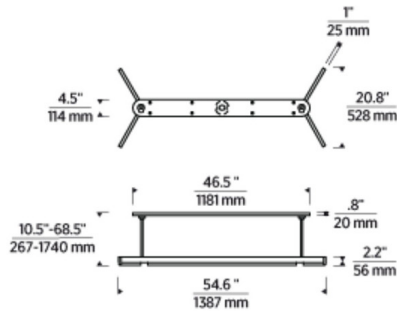

Specifications

COLOR Alabaster
 BODY FINISH Hand Rubbed Antique Brass
 WATTAGE 180W
 DIMMER Standard 120V
 DIMENSIONS 54.6"L x 20.8"W x 2.2"H
 INTEGRATED LED MODULE 5 x LED/36W/120-277V LED
 COUNTRY OF ORIGIN China

Technical Information

PRODUCT DIMENSIONS Min/Max Adjustable Height: 10.5" - 68.5"
 COLOR RENDERING 90 CRI
 LAMP COLOR 2700K
 LUMENS/WATT 30.44
 LUMINOUS FLUX 1096 lumens

Shown in hand rubbed antique brass / alabaster