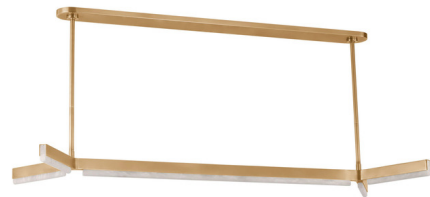

Lightology

lightology.com
866-954-4489
07-01-26

Project: _____
 Company: _____
 Location: _____ Fixture Type: _____
 SPEC #: **TLG1407324**
 Approved On: _____ Approved By: _____

Linea Linear Y Chandelier By Visual Comfort Modern

Description

The Linea Linear Y Chandelier brings a simplistic elegance to your interior space. Thin metal channels hug solid Alabaster shades with integrated LED lights, resulting in a stunning glow of light across your room. Sloped ceiling compatible to 22 degrees. Dimmable with Triac (Standard), Low Voltage Electronic, or 0-10V dimmers, not included. Alabaster is a natural stone, variations in color and texture are expected. Made of natural brass. It is a living finish that will patina and warm with age which adds richness. If it gets an uneven patina or spots, a brass cleaner can restore the finish.

Specifications

COLOR Alabaster
 BODY FINISH Hand Rubbed Antique Brass
 WATTAGE 180W
 DIMMER Standard 120V
 DIMENSIONS 54.6"L x 20.8"W x 2.2"H
 INTEGRATED LED MODULE 5 x LED/36W/120-277V LED
 COUNTRY OF ORIGIN China

Technical Information

PRODUCT DIMENSIONS Min/Max Adjustable Height: 10.5" - 68.5"
 COLOR RENDERING 90 CRI
 LAMP COLOR 2700K
 LUMENS/WATT 30.44
 LUMINOUS FLUX 1096 lumens

Shown in hand rubbed antique brass / alabaster