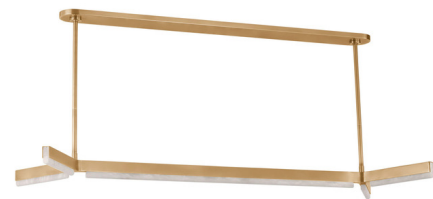

Lightology

lightology.com
866-954-4489
04-25-26

Project: _____
 Company: _____
 Location: _____ Fixture Type: _____
 SPEC #: **TLG1407324**
 Approved On: _____ Approved By: _____

Linea Linear Y Chandelier

By Visual Comfort Modern

Description

The Linea Linear Y Chandelier brings a simplistic elegance to your interior space. Thin metal channels hug solid Alabaster shades with integrated LED lights, resulting in a stunning glow of light across your room. Sloped ceiling compatible to 22 degrees. Dimmable with Triac (Standard), Low Voltage Electronic, or 0-10V dimmers, not included. Alabaster is a natural stone, variations in color and texture are expected. Made of natural brass. It is a living finish that will patina and warm with age which adds richness. If it gets an uneven patina or spots, a brass cleaner can restore the finish.

Shown in hand rubbed antique brass / alabaster

Specifications

COLOR	Alabaster
BODY FINISH	Hand Rubbed Antique Brass
WATTAGE	180W
DIMMER	Standard 120V
DIMENSIONS	54.6"L x 20.8"W x 2.2"H
INTEGRATED LED MODULE	5 x LED/36W/120-277V LED
COUNTRY OF ORIGIN	China