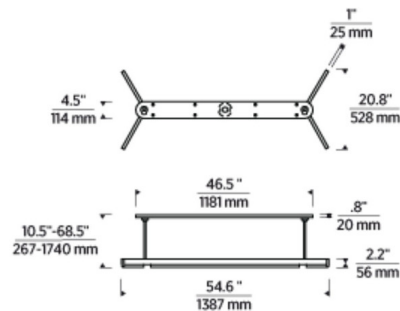

Shown in hand rubbed antique brass / alabaster

Specifications

COLOR	Alabaster
BODY FINISH	Hand Rubbed Antique Brass
WATTAGE	180W
DIMMER	Standard 120V
DIMENSIONS	54.6"L x 20.8"W x 2.2"H
INTEGRATED LED MODULE	5 x LED/36W/120-277V LED
COUNTRY OF ORIGIN	China

Technical Information

PRODUCT DIMENSIONS	Min/Max Adjustable Height: 10.5" - 68.5"
COLOR RENDERING	90 CRI
LAMP COLOR	2700K
LUMENS/WATT	30.44
LUMINOUS FLUX	1096 lumens

CLICK TO VIEW PRODUCT

Notes: