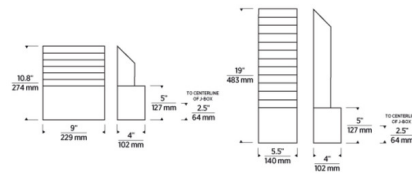

Shown in outdoor black

Specifications

COLOR N/A
 BODY FINISH Outdoor Black
 WATTAGE 12W
 DIMMER Standard 120V
 DIMENSIONS 9"W x 10.8"H x 4"D
 INTEGRATED LED MODULE 1 x LED/12W/120V LED
 COUNTRY OF ORIGIN China