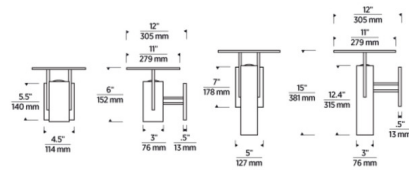

CLICK TO VIEW PRODUCT

Notes: