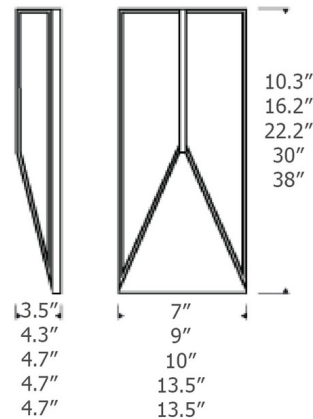

### Description

The Punto Outdoor Wall Light brings a clean, minimalist look to your exterior space. This piece is inspired by classic flame lit lanterns, with a modern update. Light glows from within the discrete LED, bouncing off the backplate, casting warm shadows of light across your area. Note: May be mounted with the light source up or down. Dimmable with Triac (Standard), Low Voltage Electronic, or 0-10V dimmers, not included. 10.3 inch height is ADA compliant.

### Specifications

COLOR	Clear
BODY FINISH	Natural Copper
WATTAGE	11.5W
DIMMER	Standard 120V
DIMENSIONS	7"W x 10.3"H x 3.5"D
INTEGRATED LED MODULE	1 x LED/11.5W/120-277V LED
COUNTRY OF ORIGIN	China