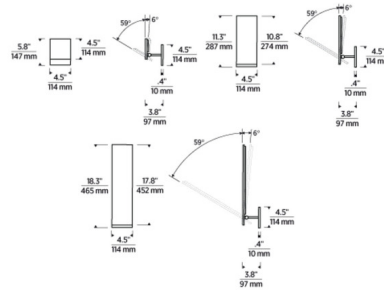

### Description

The Angolo Outdoor Wall Sconce is inspired by 1950's lighting. The rectangular forms project a warm wash of light against your wall. The head adjusts 59 degrees to add the amount of light desired. May be mounted up or down. When straight, these lights are ADA compliant. Dimmable with Triac (Standard), Low Voltage Electronic, or 0-10V dimmers, not included.

### Specifications

COLOR . . . . . N/A  
 BODY FINISH . . . . . Black  
 WATTAGE . . . . . 3.3W  
 DIMMER . . . . . Standard 120V  
 DIMENSIONS . . . . . 4.5\"/>