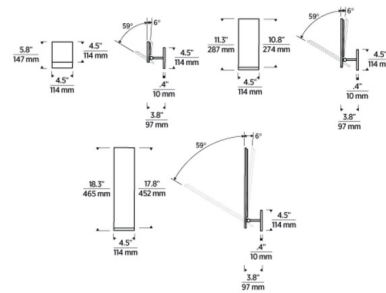

CLICK TO VIEW PRODUCT

Notes: