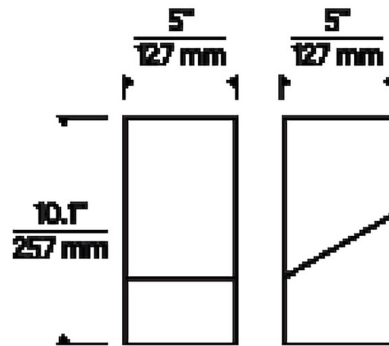

CLICK TO VIEW PRODUCT

Notes: