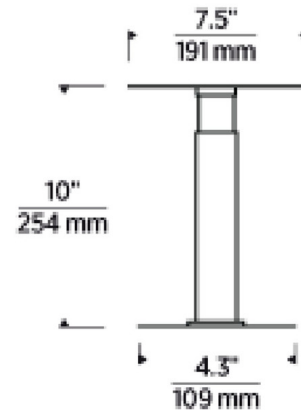

### Specifications

COLOR	Etched Glass
BODY FINISH	Hand Rubbed Antique Brass
WATTAGE	2.2W
DIMMER	Included
DIMENSIONS	7.5"W x 10"H
INTEGRATED LED MODULE	1 x LED/2.2W/120V LED
COUNTRY OF ORIGIN	China

### Technical Information

COLOR RENDERING	90 CRI
LAMP COLOR	2700K
LUMENS/WATT	25.91
LUMINOUS FLUX	57 lumens

Shown in hand rubbed antique brass / etched glass

CLICK TO VIEW PRODUCT

Notes: