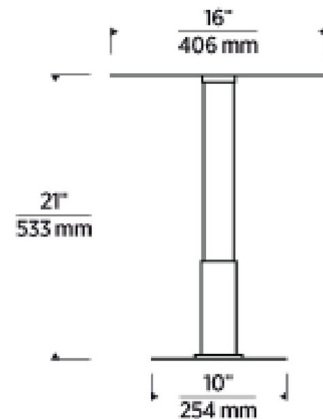

### Description

The Miguel Table Lamp brings an updated look to the classic bistro lamp. The slim stem, the top of which is the etched glass light source is complemented by a disk reflecting plate shade that diffuses the light across your room. May be used with or without the top reflecting plate. includes an integrated 3-step dimmer.

### Specifications

COLOR	Etched Glass
BODY FINISH	Bronze
WATTAGE	9W
DIMMER	Included
DIMENSIONS	16"W x 21"H
INTEGRATED LED MODULE	1 x LED/9W/120V LED
COUNTRY OF ORIGIN	China

### Technical Information

PRODUCT DIMENSIONS	Cord: 72"
COLOR RENDERING	.90 CRI
LAMP COLOR	2700K
LUMENS/WATT	36.22
LUMINOUS FLUX	326 lumens

Shown in bronze / etched glass

CLICK TO VIEW PRODUCT

Notes: