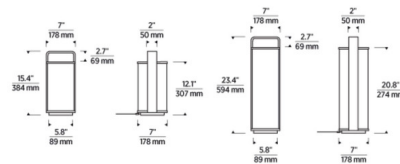

Description

The Flacara Rechargeable Table Lamp brings a modern elegance to your space. The classic lantern style is complemented artisanal textured glass casts warm light across your area. Plug the provided USB cord/plug into a suitable USB charging port to fully charge the fixture, prior to initial use. Use the indicator light located next to the USB-C port on the lamp as a guide. 12-14 hours of battery life, allowing use for extended periods without worrying about running out of power. Five hours of charging time. Designed with a 3-way flush touch button and handle at the top, solid red requires charging, green flashing is currently charging, and solid green is fully charged.

Shown in hand rubbed antique brass / textured glass

Specifications

COLOR Textured Glass
 BODY FINISH Hand Rubbed Antique Brass
 WATTAGE 2.2W
 DIMMER Included
 DIMENSIONS 7"W x 15.4"H
 INTEGRATED LED MODULE 1 x LED/2.2W/120V LED
 COUNTRY OF ORIGIN China

Technical Information

COLOR RENDERING 90 CRI
 LAMP COLOR 2700K
 LUMENS/WATT 27.27
 LUMINOUS FLUX 60 lumens

CLICK TO VIEW PRODUCT

Notes: