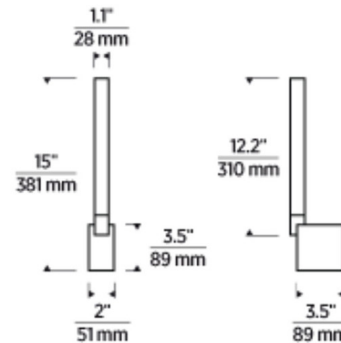

Lightology

lightology.com
866-954-4489
04-24-26

Project: _____
Company: _____
Location: _____ Fixture Type: _____
SPEC #: **TLG1407358**
Approved On: _____ Approved By: _____

Phobos Rechargeable Table Lamp By Visual Comfort Modern

Description

The Phobos Rechargeable Table Lamp brings a sleek, minimalism to your space. The slim, streamlined silhouette features texture-cast glass accented by clean metal details and has an integrated warm LED light that casts a soft shine. Plug the provided USB cord/plug into a suitable USB charging port to fully charge the fixture, prior to initial use. Use the indicator light located next to the USB-C port on the lamp as a guide. 12-14 hours of battery life, allowing use for extended periods without worrying about running out of power. Five hours of charging time. Use the touch-sensitive switch to turn the lamp on/off and to change the brightness settings. Solid red requires charging, green flashing is currently charging, and solid green is fully charged.

Specifications

COLOR	Clear
BODY FINISH	Hand Rubbed Antique Brass
WATTAGE	2.2W
DIMMER	Included
DIMENSIONS	2"W x 15"H x 3.5"D
INTEGRATED LED MODULE	1 x LED/2.2W/120V LED
COUNTRY OF ORIGIN	China

Technical Information

COLOR RENDERING	90 CRI
LAMP COLOR	2700K
LUMENS/WATT	63.64
LUMINOUS FLUX	140 lumens

CLICK TO VIEW PRODUCT

Notes: