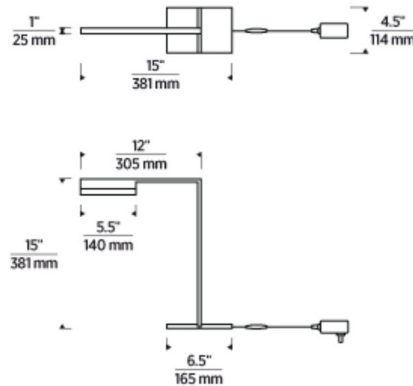

### Specifications

COLOR	Alabaster
BODY FINISH	Antique Nickel
WATTAGE	8W
DIMMER	Included
DIMENSIONS	15"W x 15"H x 4.5"D
INTEGRATED LED MODULE	1 x LED/8W/120V LED
COUNTRY OF ORIGIN	China

### Technical Information

PRODUCT DIMENSIONS	Cord: 72"
COLOR RENDERING	.90 CRI
LAMP COLOR	2700K
LUMENS/WATT	32.50
LUMINOUS FLUX	260 lumens

Shown in antique nickel / alabaster

CLICK TO VIEW PRODUCT

Notes: