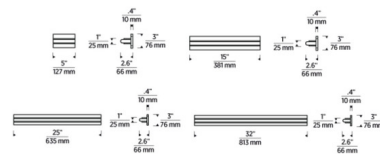

### Description

The Linea Wall Sconce brings a simplistic elegance to your interior space. A thin metal channel hugs a solid Alabaster shade with integrated LED lights, resulting in a stunning glow of light across your room. Dimmable with Triac (Standard), Low Voltage Electronic, or 0-10V dimmers, not included. Alabaster is a natural stone, variations in color and texture are expected. Made of natural brass. It is a living finish that will patina and warm with age which adds richness. If it gets an uneven patina or spots, a brass cleaner can restore the finish. Note: Fixture does not cover a standard US junction box and requires a 2 x 4 inch junction box.

### Specifications

COLOR . . . . . Alabaster  
 BODY FINISH . . . . . Bronze  
 WATTAGE . . . . . 9W  
 DIMMER . . . . . Standard 120V  
 DIMENSIONS . . . . . 3"W x 5"H x 2.6"D  
 INTEGRATED LED MODULE . . . . . 1x LED/9W/120-277V LED  
 COUNTRY OF ORIGIN . . . . . China