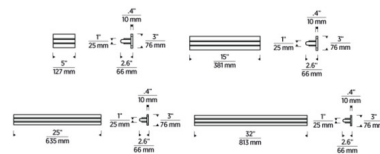

By Visual Comfort Modern

Description

The Linea Wall Sconce brings a simplistic elegance to your interior space. A thin metal channel hugs a solid Alabaster shade with integrated LED lights, resulting in a stunning glow of light across your room. Dimmable with Triac (Standard), Low Voltage Electronic, or 0-10V dimmers, not included. Alabaster is a natural stone, variations in color and texture are expected. Made of natural brass. It is a living finish that will patina and warm with age which adds richness. If it gets an uneven patina or spots, a brass cleaner can restore the finish. Note: Fixture does not cover a standard US junction box and requires a 2 x 4 inch junction box.

Shown in bronze / alabaster

Specifications

COLOR Alabaster
 BODY FINISH Bronze
 WATTAGE 9W
 DIMMER Standard 120V
 DIMENSIONS 3"W x 5"H x 2.6"D
 INTEGRATED LED MODULE 1x LED/9W/120-277V LED
 COUNTRY OF ORIGIN China