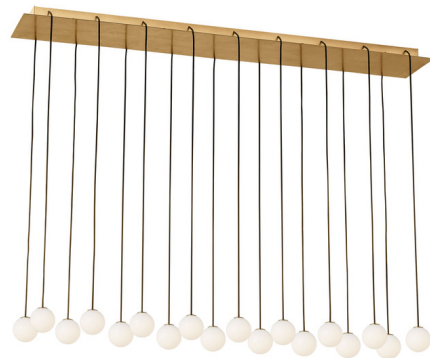

Lightology

lightology.com
866-954-4489
04-25-26

Project: _____

Company: _____

Location: _____ Fixture Type: _____

SPEC #: **TLG1407391**

Approved On: _____ Approved By: _____

Orbet Linear Multi Light Chandelier By Visual Comfort Modern

Description

The Orbet Linear Multi Light Chandelier is inspired by a classic strand of pearls. A trellis of shiny milk glass orbs create a waterfall effect of light. Its soft diffused aesthetic casts warm shadows of light across your room. Ships with the cables, each 12 feet, attached which can be cut prior to fastening the quick-connect pendant, allowing for easy installation, and your own unique look. 120V options are dimmable with Triac (standard) or Low Voltage Electronic dimming. 277V options are dimmable with 0-10V dimmers, sold separately.

Specifications

COLOR Milk
 BODY FINISH Hand Rubbed Antique Brass
 WATTAGE 82.8W
 DIMMER Standard 120V
 DIMENSIONS 48"L x 11.2"W x 3.1"H
 INTEGRATED LED MODULE 18 x LED/4.6W/120V LED
 COUNTRY OF ORIGIN China

Technical Information

PRODUCT DIMENSIONS Min/Max Adjustable Height: 13.8" - 109.8"
 COLOR RENDERING 90 CRI
 LAMP COLOR 2700K
 LUMENS/WATT 692.61
 LUMINOUS FLUX 3186 lumens

Shown in hand rubbed antique brass / milk