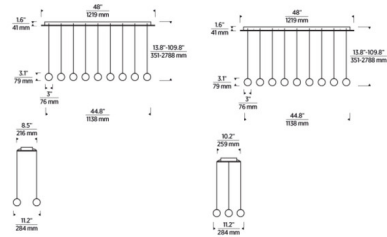

Specifications

COLOR Milk
 BODY FINISH Hand Rubbed Antique Brass
 WATTAGE 82.8W
 DIMMER Standard 120V
 DIMENSIONS 48"L x 11.2"W x 3.1"H
 INTEGRATED LED MODULE 18 x LED/4.6W/120V LED
 COUNTRY OF ORIGIN China

Technical Information

PRODUCT DIMENSIONS Min/Max Adjustable Height: 13.8" - 109.8"
 COLOR RENDERING 90 CRI
 LAMP COLOR 2700K
 LUMENS/WATT 692.61
 LUMINOUS FLUX 3186 lumens

Shown in hand rubbed antique brass / milk