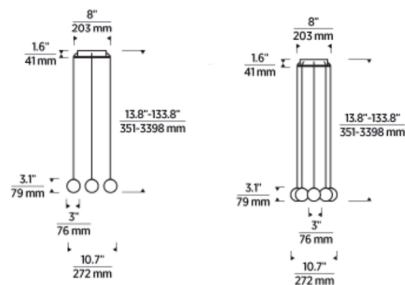

Specifications

COLOR Milk
 BODY FINISH Nightshade Black
 WATTAGE 18.4W
 DIMMER Standard 120V
 DIMENSIONS 10.7"W x 3.1"H
 INTEGRATED LED MODULE 4 x LED/4.6W/120-277V LED
 COUNTRY OF ORIGIN China

Technical Information

PRODUCT DIMENSIONS Min/Max Adjustable Height: 13.8" - 133.8"
 COLOR RENDERING 90 CRI
 LAMP COLOR 2700K
 LUMENS/WATT 153.91
 LUMINOUS FLUX 708 lumens

Shown in nightshade black / milk

CLICK TO VIEW PRODUCT