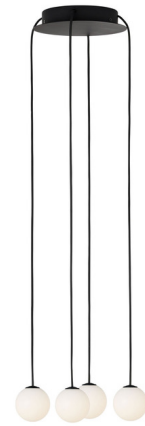

Lightology

lightology.com
866-954-4489
04-25-26

Project: _____
 Company: _____
 Location: _____ Fixture Type: _____
 SPEC #: **TLG1407397**
 Approved On: _____ Approved By: _____

Orbet Round Multi Light Chandelier By Visual Comfort Modern

Description

The Orbet Round Multi Light Chandelier is inspired by a classic strand of pearls. A circle of shiny milk glass orbs create a waterfall effect of light. Its soft diffused aesthetic casts warm shadows of light across your room. Ships with the cables, each 12 feet, attached which can be cut prior to fastening the quick-connect pendant, allowing for easy installation, and your own unique look. Dimmable with Triac (Standard), Low Voltage Electronic, or 0-10V dimmers, not included.

Specifications

COLOR Milk
 BODY FINISH Nightshade Black
 WATTAGE 18.4W
 DIMMER Standard 120V
 DIMENSIONS 10.7"W x 3.1"H
 INTEGRATED LED MODULE 4 x LED/4.6W/120-277V LED
 COUNTRY OF ORIGIN China

Technical Information

PRODUCT DIMENSIONS Min/Max Adjustable Height: 13.8" - 133.8"
 COLOR RENDERING 90 CRI
 LAMP COLOR 2700K
 LUMENS/WATT 153.91
 LUMINOUS FLUX 708 lumens

Shown in nightshade black / milk

CLICK TO VIEW PRODUCT