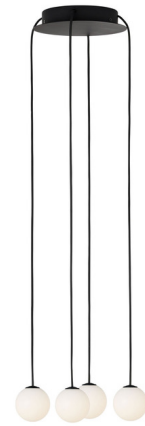

Lightology

lightology.com
866-954-4489
07-07-26

Project: _____
 Company: _____
 Location: _____ Fixture Type: _____
 SPEC #: **TLG1407397**
 Approved On: _____ Approved By: _____

Orbet Round Multi Light Chandelier By Visual Comfort Modern

Description

The Orbet Round Multi Light Chandelier is inspired by a classic strand of pearls. A circle of shiny milk glass orbs create a waterfall effect of light. Its soft diffused aesthetic casts warm shadows of light across your room. Ships with the cables, each 12 feet, attached which can be cut prior to fastening the quick-connect pendant, allowing for easy installation, and your own unique look. Dimmable with Triac (Standard), Low Voltage Electronic, or 0-10V dimmers, not included.

Specifications

COLOR Milk
 BODY FINISH Nightshade Black
 WATTAGE 18.4W
 DIMMER Standard 120V
 DIMENSIONS 10.7"W x 3.1"H
 INTEGRATED LED MODULE 4 x LED/4.6W/120-277V LED
 COUNTRY OF ORIGIN China

Technical Information

PRODUCT DIMENSIONS Min/Max Adjustable Height: 13.8" - 133.8"
 COLOR RENDERING 90 CRI
 LAMP COLOR 2700K
 LUMENS/WATT 153.91
 LUMINOUS FLUX 708 lumens

Shown in nightshade black / milk

CLICK TO VIEW PRODUCT