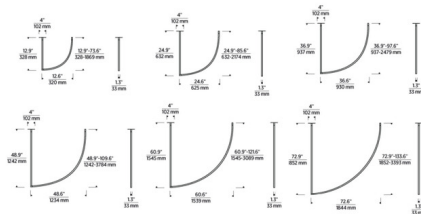

### Specifications

COLOR	N/A
BODY FINISH	Nightshade Black
WATTAGE	8W
DIMMER	Low Voltage Electronic
DIMENSIONS	12.6"W x 12.9"H x 1.3"D
INTEGRATED LED MODULE	1 x LED/8W/120-277V LED
COUNTRY OF ORIGIN	China

### Technical Information

PRODUCT DIMENSIONS	Downrods: Four 6" and Eight 12" Included
COLOR RENDERING	90 CRI
LAMP COLOR	2700K
LUMENS/WATT	35.00
LUMINOUS FLUX	280 lumens

Shown in nightshade black

CLICK TO VIEW PRODUCT