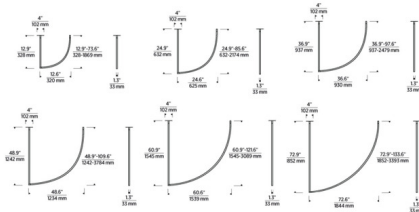

Description

The Baku Chandelier brings a minimalist, sculptural beauty to your interior space. The thin, arched forms are designed to be installed individually or as multiples in your own unique configuration. Light emits from the inner portion on the arched arm. Each fixture ships with Visual Comfort's patented junction box with adjustable height for unique installations. Not compatible with standard 4 inch octagonal junction boxes. See installation instructions for further details. Professional, mud-in installation required. Note: Includes a 4 inch diameter canopy (power feed), not shown in photos, shown on line drawings. There is only one junction box per chandelier. The additional side is for support. Power feed is on the vertical arm, the curved arm has a simple mounting bracket to attach to the ceiling.

Specifications

COLOR	N/A
BODY FINISH	Nightshade Black
WATTAGE	8W
DIMMER	Low Voltage Electronic
DIMENSIONS	12.6"W x 12.9"H x 1.3"D
INTEGRATED LED MODULE	1 x LED/8W/120-277V LED
COUNTRY OF ORIGIN	China

Technical Information

PRODUCT DIMENSIONS	Downrods: Four 6" and Eight 12" Included
COLOR RENDERING	90 CRI
LAMP COLOR	2700K
LUMENS/WATT	35.00
LUMINOUS FLUX	280 lumens

Shown in nightshade black

CLICK TO VIEW PRODUCT

Notes: