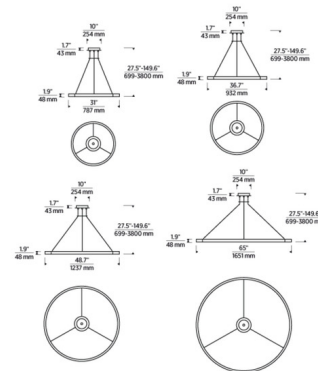

Shown in hand rubbed antique brass / wood

Specifications

COLOR Wood
 BODY FINISH Hand Rubbed Antique Brass
 WATTAGE 81.2W
 DIMMER Standard 120V
 DIMENSIONS 31"W x 1.9"H
 INTEGRATED LED MODULE 1 x LED/81.2W/120V LED
 COUNTRY OF ORIGIN China

Technical Information

PRODUCT DIMENSIONS Adjustable Cable Lengths: 144"
 COLOR RENDERING 90 CRI
 LAMP COLOR 2700K
 LUMENS/WATT 54.69
 LUMINOUS FLUX 4441 lumens

CLICK TO VIEW PRODUCT

Notes: