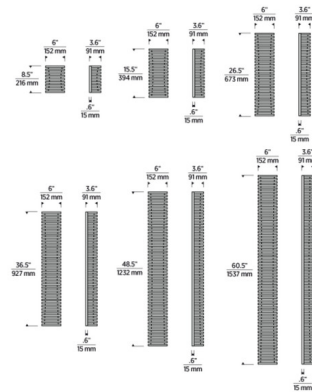

By Visual Comfort Modern

Description

The Quoddy Outdoor Wall Light is inspired by the majestic sunrise over a bustling metropolis. Its sleek design, embodying urban chic, and mimics the skyscrapers that pierce through the first light of day, capturing the allure of city life. Warm light is emitted from the central Crystal diffuser. Note: This item is a living finish that will patina and warm with age, adding richness. If it gets an uneven patina or spots, a brass cleaner can restore the finish. Dimmable with Triac (Standard), Low Voltage Electronic, or 0-10V dimmers, not included.

Shown in outdoor black / crystal

Specifications

| | |
|-----------------------|-------------------------|
| COLOR | Crystal |
| BODY FINISH | Outdoor Black |
| WATTAGE | 8W |
| DIMMER | Standard 120V |
| DIMENSIONS | 6"W x 8.5"H x 3.6"D |
| INTEGRATED LED MODULE | 1 x LED/8W/120-277V LED |
| COUNTRY OF ORIGIN | China |

Technical Information

| | |
|-----------------|------------|
| COLOR RENDERING | 90 CRI |
| LAMP COLOR | 2700K |
| LUMENS/WATT | 37.50 |
| LUMINOUS FLUX | 300 lumens |

CLICK TO VIEW PRODUCT

Notes: