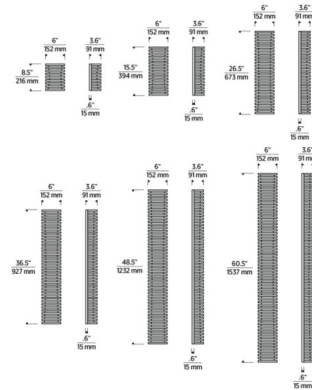

By Visual Comfort Modern

Description

The Quoddy Outdoor Wall Light is inspired by the majestic sunrise over a bustling metropolis. Its sleek design, embodying urban chic, and mimics the skyscrapers that pierce through the first light of day, capturing the allure of city life. Warm light is emitted from the central Crystal diffuser. Note: This item is a living finish that will patina and warm with age, adding richness. If it gets an uneven patina or spots, a brass cleaner can restore the finish. Dimmable with Triac (Standard), Low Voltage Electronic, or 0-10V dimmers, not included.

Shown in outdoor black / crystal

Specifications

COLOR Crystal
 BODY FINISH Outdoor Black
 WATTAGE 8W
 DIMMER Standard 120V
 DIMENSIONS 6"W x 8.5"H x 3.6"D
 INTEGRATED LED MODULE 1 x LED/8W/120-277V LED
 COUNTRY OF ORIGIN China

Technical Information

COLOR RENDERING 90 CRI
 LAMP COLOR 2700K
 LUMENS/WATT 37.50
 LUMINOUS FLUX 300 lumens

CLICK TO VIEW PRODUCT

Notes: