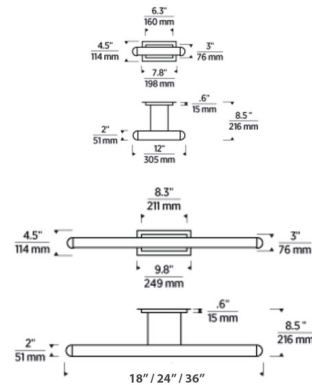

Description

The Agra Picture Light brings a clean, simple silhouette to your interior space. The solid piece, with no visible hardware or seams, creates the perfect setting for displaying your works of art. Includes optional goof plate for use with standard 4 inch octagonal junction boxes. To use without the additional goof plate, a slimmer switch box is required, not included. Dimmable with Triac (Standard), Low Voltage Electronic, or 0-10V dimmers, not included.

Shown in bronze

Specifications

COLOR	N/A
BODY FINISH	Bronze
WATTAGE	8W
DIMMER	Standard 120V
DIMENSIONS	12"W x 4.5"H x 8.5"D
INTEGRATED LED MODULE	1 x LED/8W/120-277V LED
COUNTRY OF ORIGIN	China

Technical Information