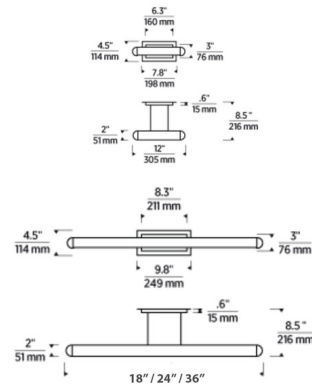

### Description

The Agra Picture Light brings a clean, simple silhouette to your interior space. The solid piece, with no visible hardware or seams, creates the perfect setting for displaying your works of art. Includes optional goof plate for use with standard 4 inch octagonal junction boxes. To use without the additional goof plate, a slimmer switch box is required, not included. Dimmable with Triac (Standard), Low Voltage Electronic, or 0-10V dimmers, not included.

### Specifications

COLOR . . . . . N/A  
BODY FINISH . . . . . Hand Rubbed Antique Brass  
WATTAGE . . . . . 12W  
DIMMER . . . . . Standard 120V  
DIMENSIONS . . . . . 18"W x 4.5"H x 8.5"D  
INTEGRATED LED MODULE . . . . . 1 x LED/12W/120-277V LED  
COUNTRY OF ORIGIN . . . . . China