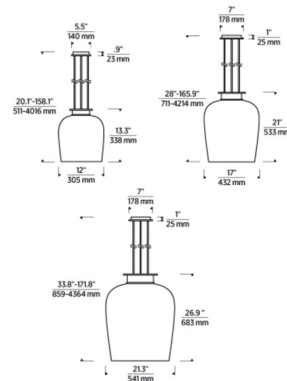

By Visual Comfort Modern

Description

The Vetro Pendant brings an understated elegance to your interior space. The organic glass diffuser has a metal crown detail, creating a harmonious silhouette, casting warm light across your room. Sloped ceiling compatible to 45 degrees. Dimmable with Triac (Standard), Low Voltage Electronic, or 0-10V dimmers, not included.

Shown in hand rubbed antique brass / milk

Specifications

COLOR Milk
 BODY FINISH Hand Rubbed Antique Brass
 WATTAGE 12.3W
 DIMMER Standard 120V
 DIMENSIONS 12"W x 13.3"H
 INTEGRATED LED MODULE 1 x LED/12.3W/120-277V LED
 COUNTRY OF ORIGIN China

Technical Information

PRODUCT DIMENSIONS Min/Max Adjustable Height: 20.1" - 158.1"
 COLOR RENDERING 90 CRI
 LAMP COLOR 2700K
 LUMENS/WATT 56.10
 LUMINOUS FLUX 690 lumens

CLICK TO VIEW PRODUCT

Notes: