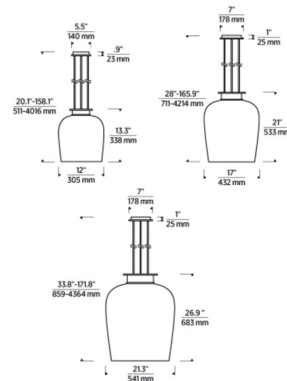

Shown in hand rubbed antique brass / milk

Specifications

COLOR . . . . . Milk
BODY FINISH . . . . . Hand Rubbed Antique Brass
WATTAGE 12.3W
DIMMER . . . . . Standard 120V
DIMENSIONS . . . . . 12"W x 13.3"H
INTEGRATED LED MODULE . . . . . 1 x LED/12.3W/120-277V LED
COUNTRY OF ORIGIN . . . . . China

Technical Information

PRODUCT DIMENSIONS . . . . . Min/Max Adjustable Height: 20.1" - 158.1"
COLOR RENDERING . . . . . 90 CRI
LAMP COLOR 2700K
LUMENS/WATT 56.10
LUMINOUS FLUX . . . . . 690 lumens

CLICK TO VIEW PRODUCT

Notes: