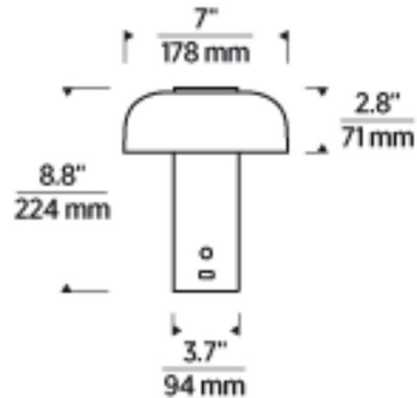

Shown in black

CLICK TO VIEW PRODUCT

Notes: