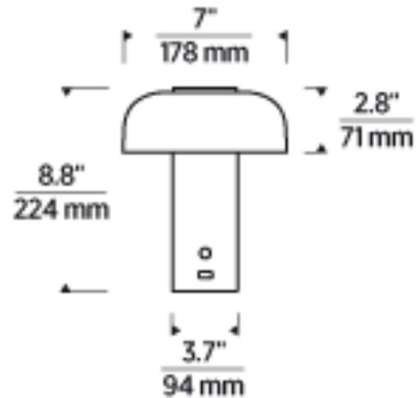

CLICK TO VIEW PRODUCT

Notes: