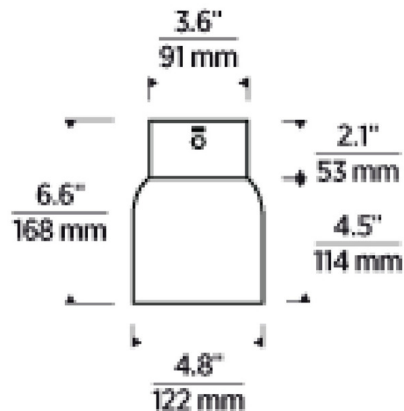

CLICK TO VIEW PRODUCT

Notes: