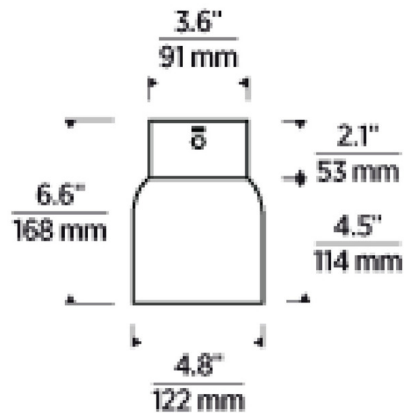

CLICK TO VIEW PRODUCT

Notes: