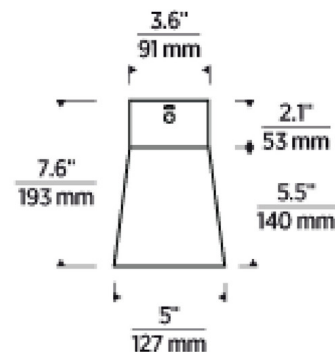

CLICK TO VIEW PRODUCT

Notes: