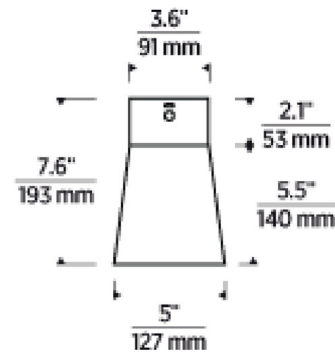

CLICK TO VIEW PRODUCT

Notes: