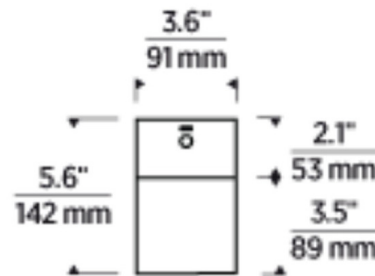

CLICK TO VIEW PRODUCT

Notes: