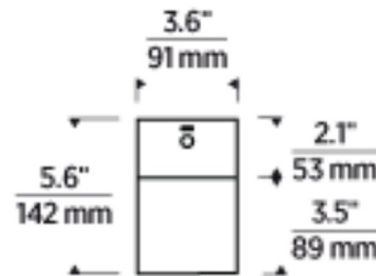

CLICK TO VIEW PRODUCT

Notes: