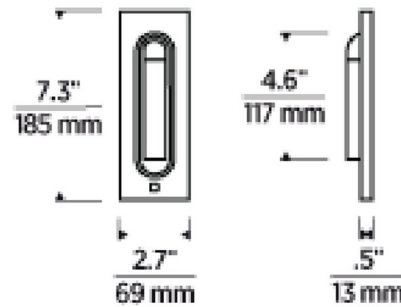

CLICK TO VIEW PRODUCT

Notes: