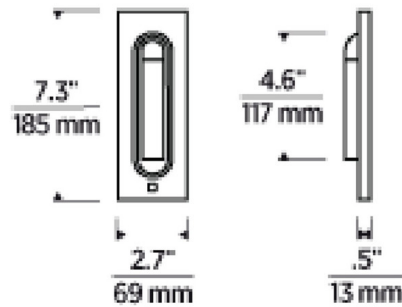

CLICK TO VIEW PRODUCT

Notes: