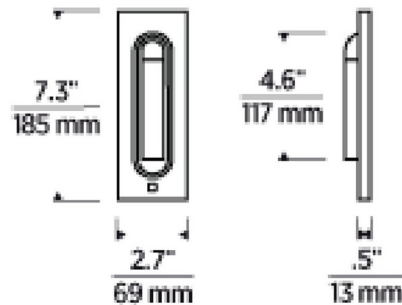

CLICK TO VIEW PRODUCT

Notes: