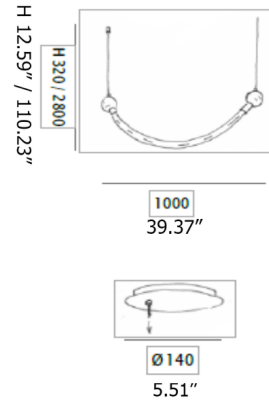

Shown in brushed gold / transparent

Specifications

COLOR Transparent
BODY FINISH Brushed Gold
WATTAGE 24W
DIMMER N/A
DIMENSIONS 39.37"W x 12.6"H
INTEGRATED LED MODULE 1 x LED/24W/120V LED

Technical Information

LAMP COLOR 3000K
LUMENS/WATT 108.33
LUMINOUS FLUX 2600 lumens

CLICK TO VIEW PRODUCT

Notes: