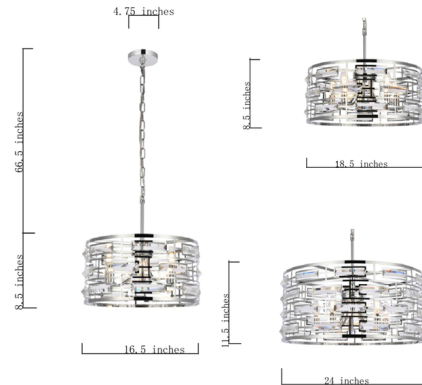

Lightology

lightology.com
866-954-4489
05-22-26

Project: _____

Company: _____

Location: _____ Fixture Type: _____

SPEC #: **ELG1407664**

Approved On: _____ Approved By: _____

Kennedy Pendant By Elegant Lighting

Description

Featuring a subtle sparkle, the Kennedy Pendant is a glamorous addition to any interior. With faceted crystals tucked into a classic drum shade, this light provides plenty of bright illumination. Perfect for an entry, bedroom, or dining room.

Shown in black / clear

Specifications

COLOR	Clear
BODY FINISH	Black
WATTAGE	21W
DIMMER	Standard 120V
DIMENSIONS	16.5"W x 8.5"H
BULB NOT INCLUDED	3 x B10/Candelabra (E12)/7W/120V LED
COUNTRY OF ORIGIN	China