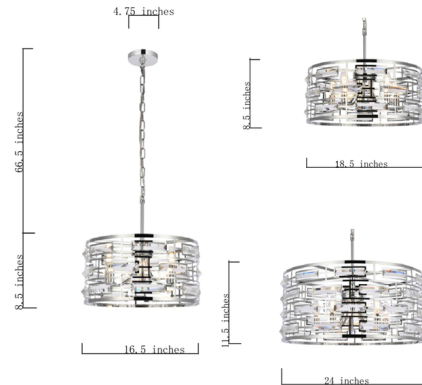

Lightology

lightology.com
866-954-4489
07-10-26

Project: _____

Company: _____

Location: _____ Fixture Type: _____

SPEC #: **ELG1407664**

Approved On: _____ Approved By: _____

Kennedy Pendant By Elegant Lighting

Description

Featuring a subtle sparkle, the Kennedy Pendant is a glamorous addition to any interior. With faceted crystals tucked into a classic drum shade, this light provides plenty of bright illumination. Perfect for an entry, bedroom, or dining room.

Shown in black / clear

Specifications

COLOR	Clear
BODY FINISH	Black
WATTAGE	21W
DIMMER	Standard 120V
DIMENSIONS	16.5"W x 8.5"H
BULB NOT INCLUDED	3 x B10/Candelabra (E12)/7W/120V LED
COUNTRY OF ORIGIN	China