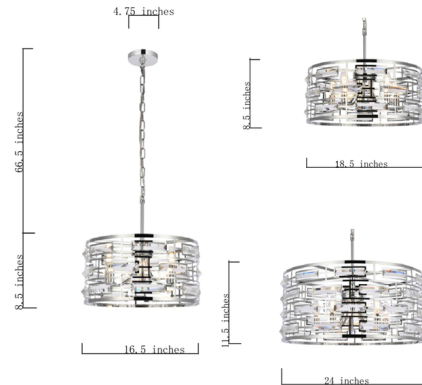

Lightology

lightology.com
866-954-4489
05-23-26

Project: _____

Company: _____

Location: _____ Fixture Type: _____

SPEC #: **ELG1407664**

Approved On: _____ Approved By: _____

Kennedy Pendant By Elegant Lighting

Description

Featuring a subtle sparkle, the Kennedy Pendant is a glamorous addition to any interior. With faceted crystals tucked into a classic drum shade, this light provides plenty of bright illumination. Perfect for an entry, bedroom, or dining room.

Shown in black / clear

Specifications

COLOR	Clear
BODY FINISH	Black
WATTAGE	21W
DIMMER	Standard 120V
DIMENSIONS	16.5"W x 8.5"H
BULB NOT INCLUDED	3 x B10/Candelabra (E12)/7W/120V LED
COUNTRY OF ORIGIN	China