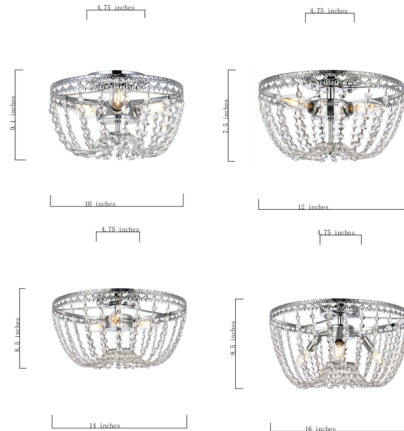

Lightology

lightology.com
866-954-4489
04-27-26

Project: _____

Company: _____

Location: _____ Fixture Type: _____

SPEC #: **ELG1407692**

Approved On: _____ Approved By: _____

Kylie Ceiling Light By Elegant Lighting

Description

Featuring a luminous sparkle, the Kylie Ceiling Light is a glamorous addition to any interior. With looped strands of faceted crystal and intricate metal detailing, this light provides plenty of bright illumination. Perfect for an entry, bedroom, or hallway.

Shown in brass / clear

Specifications

COLOR Clear
BODY FINISH Brass
WATTAGE 21W
DIMMER Standard 120V
DIMENSIONS 10"W x 6.3"H
BULB NOT INCLUDED 3 x B10/Candelabra (E12)/7W/120V LED
COUNTRY OF ORIGIN China