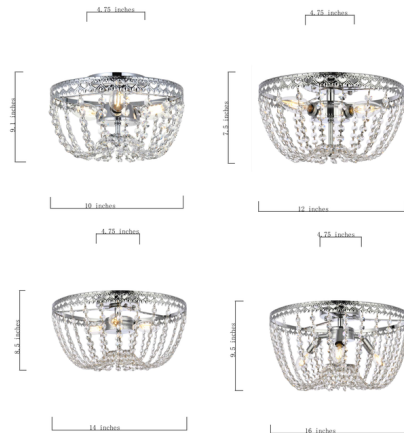

## Kylie Ceiling Light By Elegant Lighting

### Description

Featuring a luminous sparkle, the Kylie Ceiling Light is a glamorous addition to any interior. With looped strands of faceted crystal and intricate metal detailing, this light provides plenty of bright illumination. Perfect for an entry, bedroom, or hallway.

Shown in brass / clear

### Specifications

COLOR . . . . . Clear  
BODY FINISH . . . . . Brass  
WATTAGE . . . . . 21W  
DIMMER . . . . . Standard 120V  
DIMENSIONS . . . . . 10"W x 6.3"H  
BULB NOT INCLUDED . . . . . 3 x B10/Candelabra (E12)/7W/120V LED  
COUNTRY OF ORIGIN . . . . . China