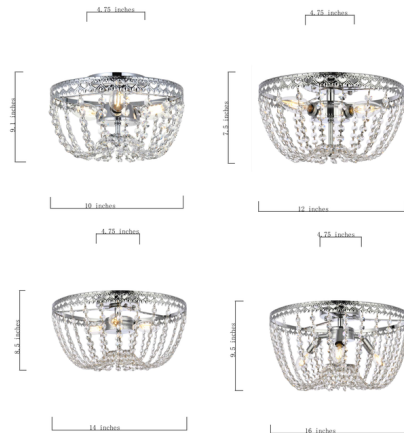

Lightology

lightology.com
866-954-4489
07-02-26

Project: _____

Company: _____

Location: _____ Fixture Type: _____

SPEC #: **ELG1407692**

Approved On: _____ Approved By: _____

Kylie Ceiling Light By Elegant Lighting

Description

Featuring a luminous sparkle, the Kylie Ceiling Light is a glamorous addition to any interior. With looped strands of faceted crystal and intricate metal detailing, this light provides plenty of bright illumination. Perfect for an entry, bedroom, or hallway.

Shown in brass / clear

Specifications

COLOR Clear
BODY FINISH Brass
WATTAGE 21W
DIMMER Standard 120V
DIMENSIONS 10"W x 6.3"H
BULB NOT INCLUDED 3 x B10/Candelabra (E12)/7W/120V LED
COUNTRY OF ORIGIN China