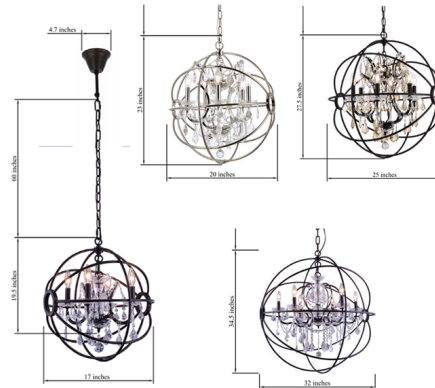

Lightology

lightology.com
866-954-4489
07-02-26

Project: _____

Company: _____

Location: _____ Fixture Type: _____

SPEC #: **ELG1407712**

Approved On: _____ Approved By: _____

Geneva Pendant By Elegant Lighting

Description

Fusing transitional style with glamorous details, the Geneva Pendant is perfect for a kitchen, dining room, or anywhere you need little sparkle. Modern, intersecting rings spiral around the the center silhouette, accented with crystal.

Shown in dark bronze / clear

Specifications

COLOR Clear
BODY FINISH Dark Bronze
WATTAGE 36W
DIMMER Standard 120V
DIMENSIONS 17"W x 19.5"H
BULB NOT INCLUDED 4 x B10/Candelabra (E12)/9W/120V LED
COUNTRY OF ORIGIN China