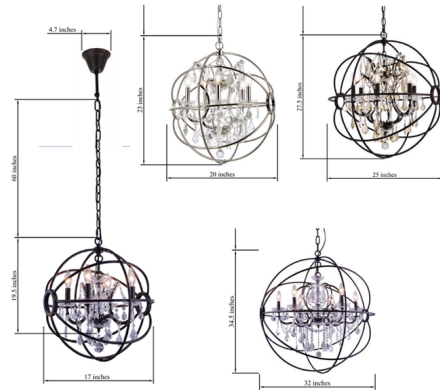

## Geneva Pendant By Elegant Lighting

### Description

Fusing transitional style with glamorous details, the Geneva Pendant is perfect for a kitchen, dining room, or anywhere you need little sparkle. Modern, intersecting rings spiral around the the center silhouette, accented with crystal.

Shown in dark bronze / clear

### Specifications

COLOR . . . . . Clear  
BODY FINISH . . . . . Dark Bronze  
WATTAGE . . . . . 36W  
DIMMER . . . . . Standard 120V  
DIMENSIONS . . . . . 17"W x 19.5"H  
BULB NOT INCLUDED . . . . . 4 x B10/Candelabra (E12)/9W/120V LED  
COUNTRY OF ORIGIN . . . . . China