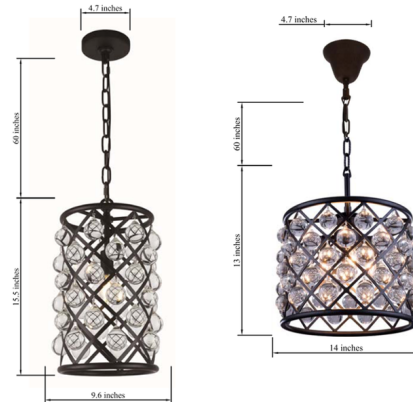

Lightology

lightology.com
866-954-4489
05-23-26

Project: _____

Company: _____

Location: _____ Fixture Type: _____

SPEC #: **ELG1407837**

Approved On: _____ Approved By: _____

Madison Teardrop Pendant By Elegant Lighting

Description

With a simple silhouette and elegant details, the Madison Teardrop Pendant features a fresh take on a classic style. Delicate glass teardrops are suspended across a simple grid drum shade, adding a glamorous sparkle. Perfect as a single showstopper or in a series over a countertop.

Shown in polished nickel / clear

Specifications

COLOR Clear
BODY FINISH Polished Nickel
WATTAGE 7W
DIMMER Standard 120V
DIMENSIONS 9.6"W x 15.5"H
BULB NOT INCLUDED 1 x B10/Candelabra (E12)/7W/120V LED
COUNTRY OF ORIGIN China