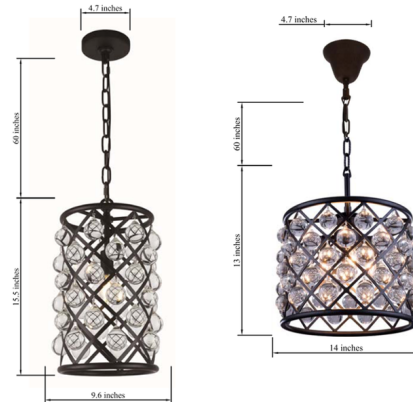

## Madison Teardrop Pendant By Elegant Lighting

### Description

With a simple silhouette and elegant details, the Madison Teardrop Pendant features a fresh take on a classic style. Delicate glass teardrops are suspended across a simple grid drum shade, adding a glamorous sparkle. Perfect as a single showstopper or in a series over a countertop.

Shown in polished nickel / clear

### Specifications

COLOR	Clear
BODY FINISH	Polished Nickel
WATTAGE	7W
DIMMER	Standard 120V
DIMENSIONS	9.6"W x 15.5"H
BULB NOT INCLUDED	1 x B10/Candelabra (E12)/7W/120V LED
COUNTRY OF ORIGIN	China

CLICK TO VIEW PRODUCT