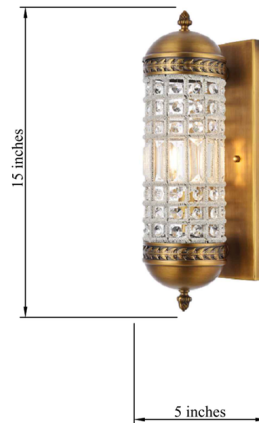

## Olivia Wall Light By Elegant Lighting

### Description

Combining vintage charm with elegant crystal, the Olivia Wall Sconce is perfect for a hallway or entry. The traditional silhouette sparkles with a shell of multifaceted, royal-cut clear crystals. Choose from dark-bronze or French-gold finish to match your style.

Shown in dark bronze / clear

### Specifications

COLOR	Clear
BODY FINISH	Dark Bronze
WATTAGE	7W
DIMMER	Standard 120V
DIMENSIONS	5"W x 15"H x 7"D
BULB NOT INCLUDED	1 x B10/Candelabra (E12)/7W/120V LED
COUNTRY OF ORIGIN	China

CLICK TO VIEW PRODUCT