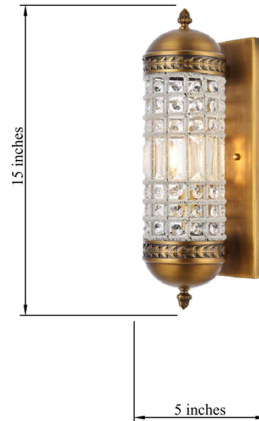

Lightology

lightology.com
866-954-4489
07-02-26

Project: _____

Company: _____

Location: _____ Fixture Type: _____

SPEC #: **ELG1407846**

Approved On: _____ Approved By: _____

Olivia Wall Light By Elegant Lighting

Description

Combining vintage charm with elegant crystal, the Olivia Wall Sconce is perfect for a hallway or entry. The traditional silhouette sparkles with a shell of multifaceted, royal-cut clear crystals. Choose from dark-bronze or French-gold finish to match your style.

Shown in dark bronze / clear

Specifications

COLOR	Clear
BODY FINISH	Dark Bronze
WATTAGE	7W
DIMMER	Standard 120V
DIMENSIONS	5"W x 15"H x 7"D
BULB NOT INCLUDED	1 x B10/Candelabra (E12)/7W/120V LED
COUNTRY OF ORIGIN	China