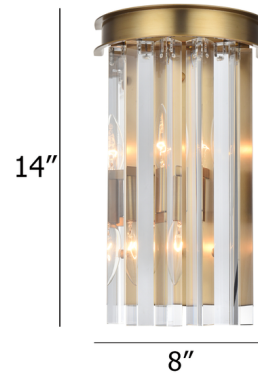

Lightology

lightology.com
866-954-4489
04-25-26

Project: _____

Company: _____

Location: _____ Fixture Type: _____

SPEC #: **ELG1407948**

Approved On: _____ Approved By: _____

Sydney Wall Sconce By Elegant Lighting

Description

With a simple silhouette and elegant details, the Sydney Wall Sconce features a fresh take on classic crystal. Long bars of crystal are suspended from a plate, adding a glamorous sparkle. Choose between clear, golden teak, or silver crystal.

Shown in polished nickel / golden teak

Specifications

COLOR	Golden Teak
BODY FINISH	Polished Nickel
WATTAGE	18W
DIMMER	Standard 120V
DIMENSIONS	8"W x 14"H x 5"D
BULB NOT INCLUDED	2 x B10/Candelabra (E12)/9W/120V LED
COUNTRY OF ORIGIN	China