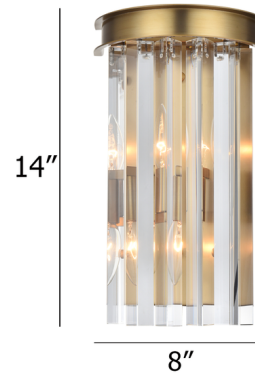

Lightology

lightology.com
866-954-4489
07-02-26

Project: _____

Company: _____

Location: _____ Fixture Type: _____

SPEC #: **ELG1407948**

Approved On: _____ Approved By: _____

Sydney Wall Sconce By Elegant Lighting

Description

With a simple silhouette and elegant details, the Sydney Wall Sconce features a fresh take on classic crystal. Long bars of crystal are suspended from a plate, adding a glamorous sparkle. Choose between clear, golden teak, or silver crystal.

Shown in polished nickel / golden teak

Specifications

COLOR	Golden Teak
BODY FINISH	Polished Nickel
WATTAGE	18W
DIMMER	Standard 120V
DIMENSIONS	8"W x 14"H x 5"D
BULB NOT INCLUDED	2 x B10/Candelabra (E12)/9W/120V LED
COUNTRY OF ORIGIN	China