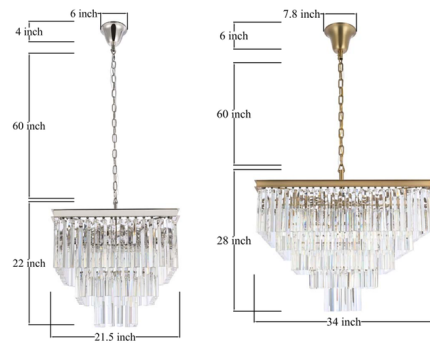

Lightology

lightology.com
866-954-4489
04-25-26

Project: _____

Company: _____

Location: _____ Fixture Type: _____

SPEC #: **ELG1414804**

Approved On: _____ Approved By: _____

Sydney Square Tiered Chandelier By Elegant Lighting

Description

With a simple silhouette and elegant details, the Sydney Square Chandelier features a fresh take on classic crystal. Long bars of crystal are suspended from nested square frames, adding a glamorous sparkle. Perfect for an entry or stairway.

Shown in polished nickel / clear

Specifications

COLOR	Clear
BODY FINISH	Polished Nickel
WATTAGE	91W
DIMMER	Standard 120V
DIMENSIONS	21.5"W x 22"H
BULB NOT INCLUDED	13 x B10/Candelabra (E12)/7W/120V LED
COUNTRY OF ORIGIN	China