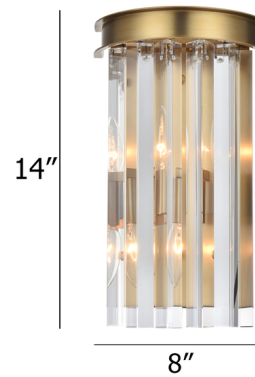

Lightology

lightology.com
866-954-4489
05-18-26

Project: _____

Company: _____

Location: _____ Fixture Type: _____

SPEC #: **ELG1414827**

Approved On: _____ Approved By: _____

Sydney Gold Wall Sconce By Elegant Lighting

Description

With a simple silhouette and elegant details, the Sydney Wall Sconce features a fresh take on classic crystal. Long bars of crystal are suspended from a plate, adding a glamorous sparkle.

Shown in satin gold / clear

Specifications

COLOR	Clear
BODY FINISH	Satin Gold
WATTAGE	14W
DIMMER	Standard 120V
DIMENSIONS	8"W x 14"H x 4.7"D
BULB NOT INCLUDED	2 x B10/Candelabra (E12)/7W/120V LED
COUNTRY OF ORIGIN	China

CLICK TO VIEW PRODUCT