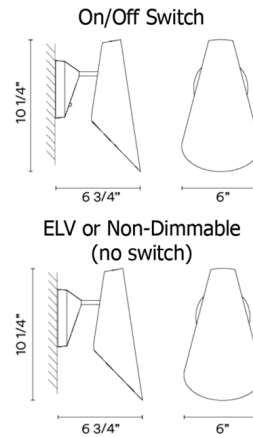

CLICK TO VIEW PRODUCT

Notes: